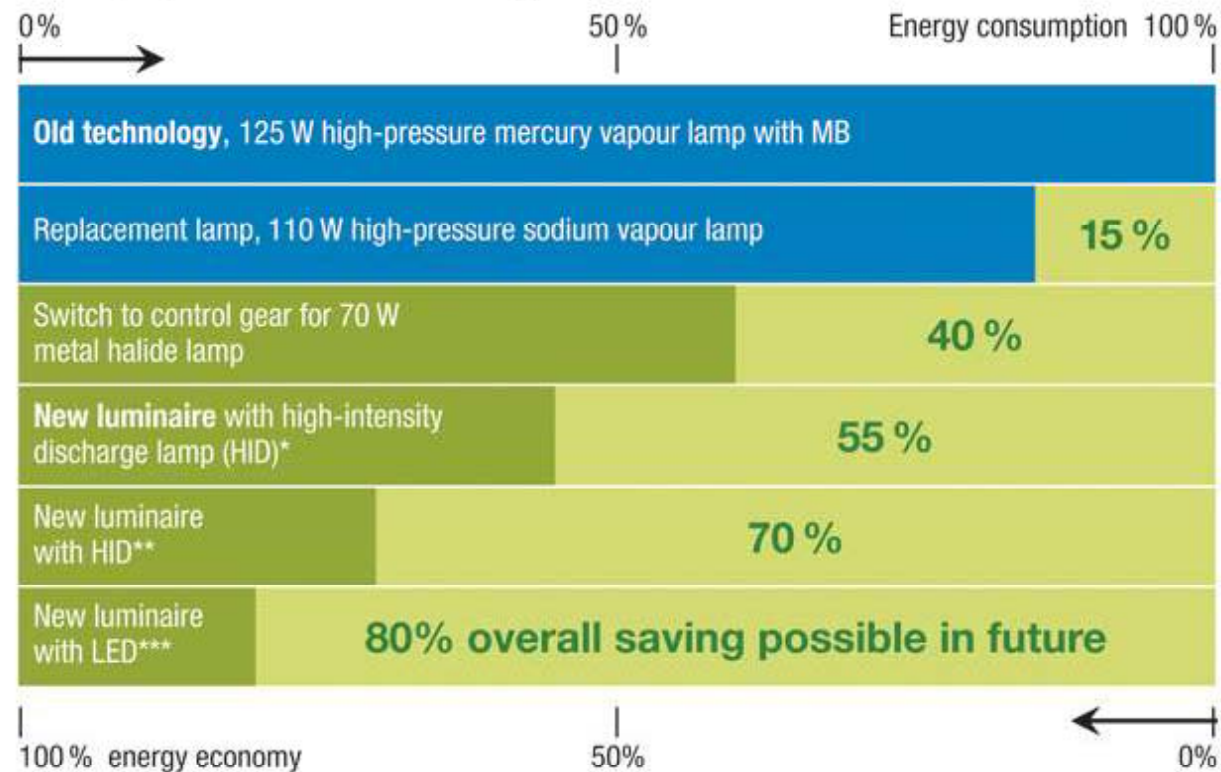

CELMA

EUROPEAN
LAMP
COMPANIES
FEDERATION

Retail lighting

≈ 97% of people visit shops

Stimulating choice & pleasure

- Appropriate atmosphere for the type of shop and goods
- Light level, colour rendering, and direction of light to ease the choice
- Guidance through lighting

Lighting and Energy – Interior

CELMA

EUROPEAN
LAMP
COMPANIES
FEDERATION

Lighting and Energy – Outdoor

Savings potential of exterior lighting

- * High-pressure sodium vapour lamp or metal halide lamp
- ** High-pressure sodium vapour lamp or metal halide lamp, with control system and 50% output for 2,000 hrs
- *** With control system and 50% output for 2,000 hrs

CELMA

EUROPEAN
LAMP
COMPANIES
FEDERATION

Light and Sustainability

- Save energy
- Conserve raw materials
- Optimize design

CELMA

EUROPEAN
LAMP
COMPANIES
FEDERATION

Better light – for people and environment

- **Visual environment**
- **Obtrusive light reduction**
- **Emergency lighting**