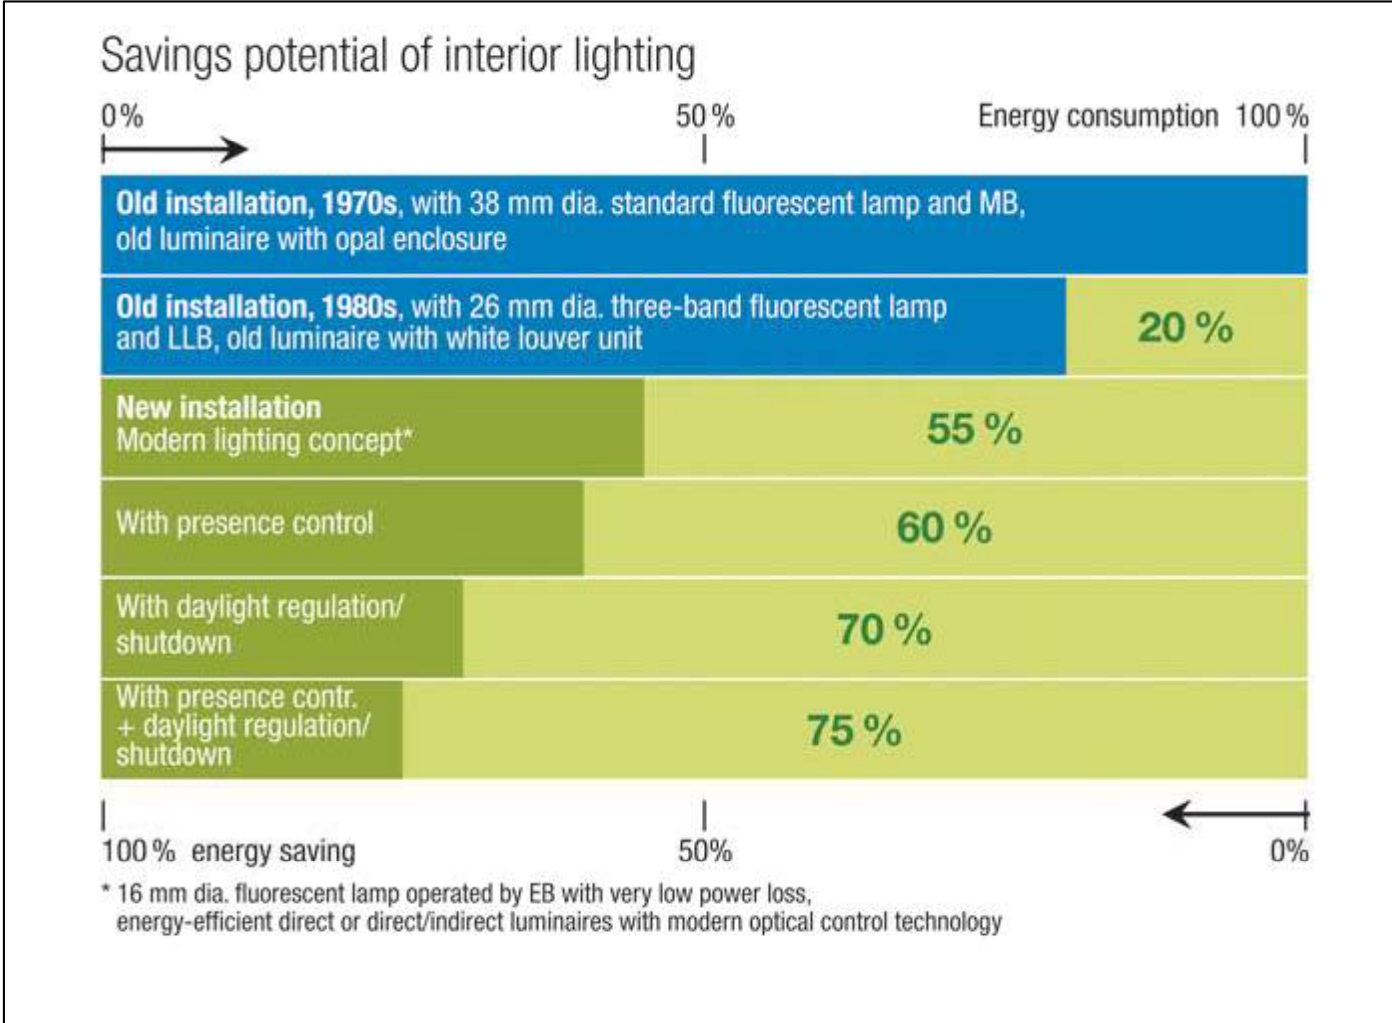

CELMA

EUROPEAN
LAMP
COMPANIES
FEDERATION

Retail lighting

≈ 97% of people visit shops

Stimulating choice & pleasure

- Appropriate atmosphere for the type of shop and goods
- Light level, colour rendering, and direction of light to ease the choice
- Guidance through lighting

Lighting and Energy – Interior

CELMA

EUROPEAN
LAMP
COMPANIES
FEDERATION

Lighting and Energy – Outdoor

Savings potential of exterior lighting

- * High-pressure sodium vapour lamp or metal halide lamp
- ** High-pressure sodium vapour lamp or metal halide lamp, with control system and 50% output for 2,000 hrs
- *** With control system and 50% output for 2,000 hrs